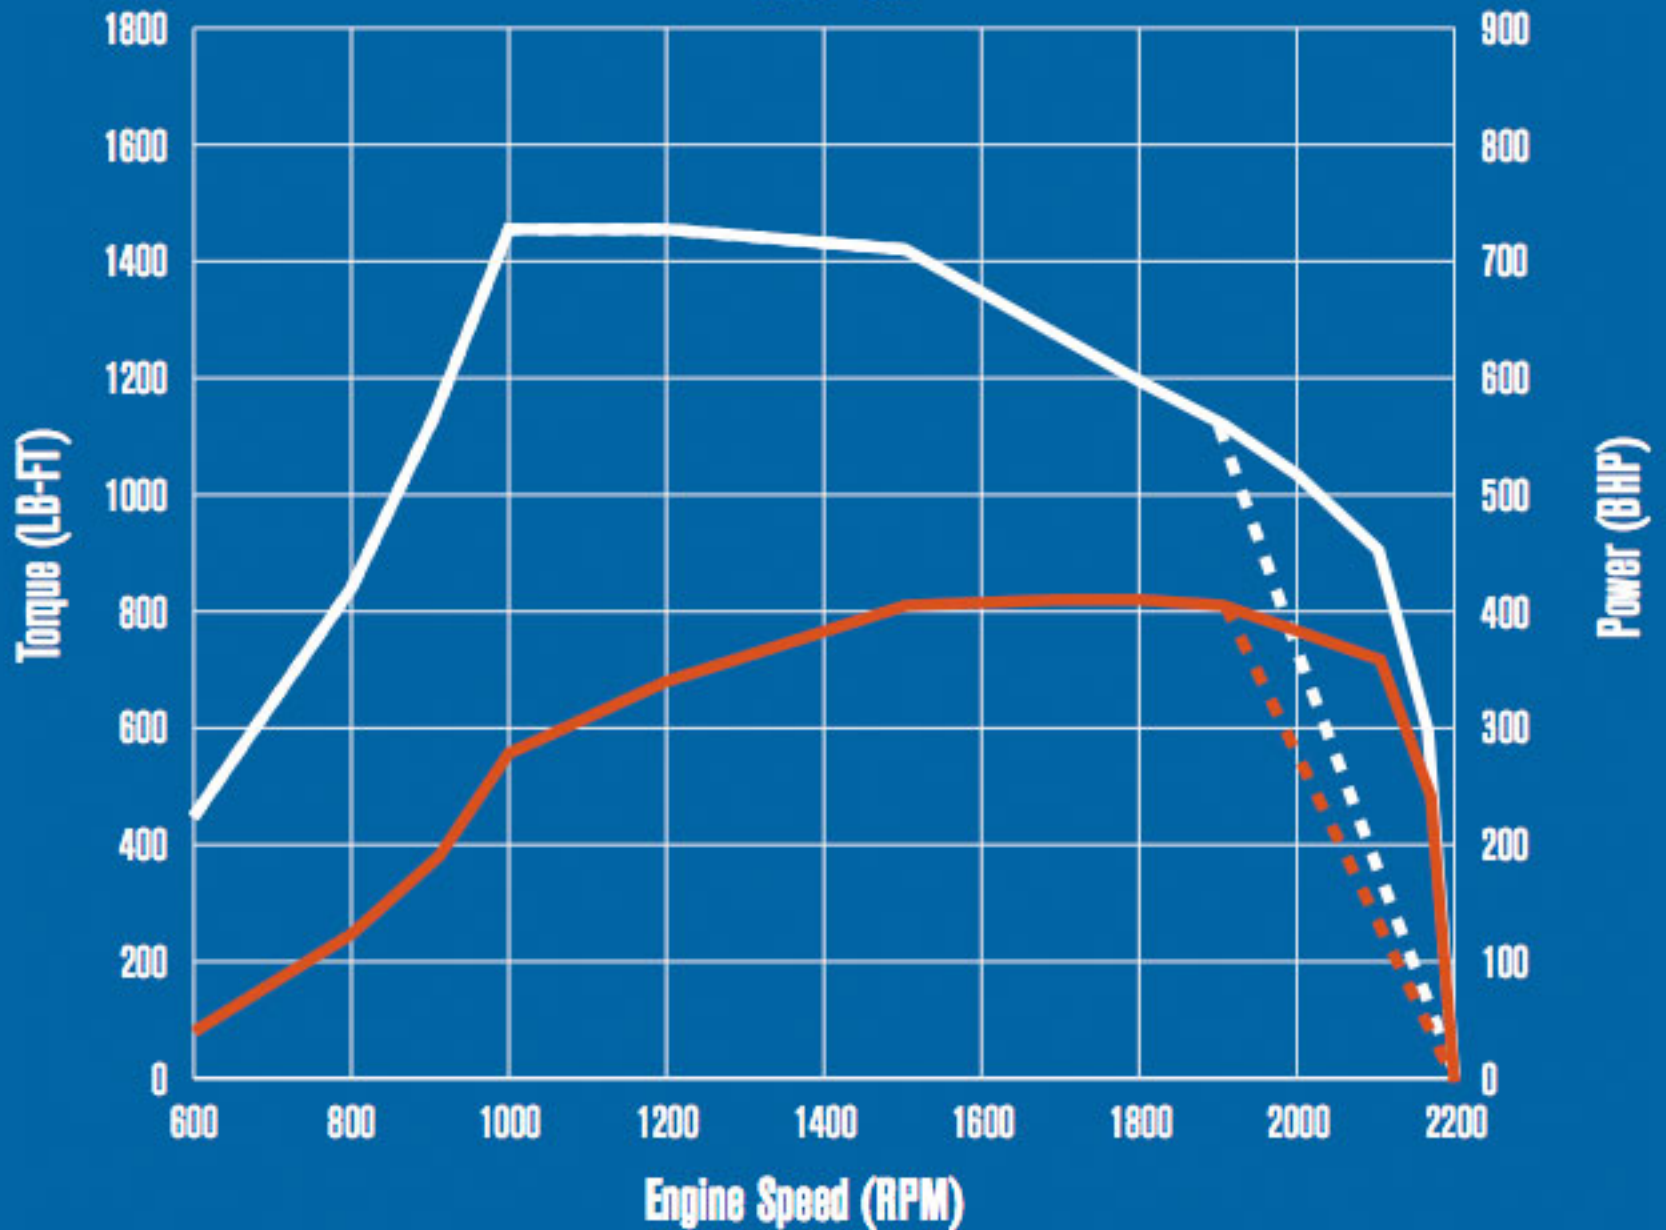

430 HP

SEVERE SERVICE TORQUE RATINGS (2,100 RPM)

ON-HIGHWAY TORQUE RATINGS (1,900 RPM)

SEVERE SERVICE HORSEPOWER RATINGS (2,100 RPM)

ON-HIGHWAY HORSEPOWER RATINGS (1,900 RPM)

MAXXFORCE 13 PERFORMANCE

410 HP

SEVERE SERVICE TORQUE RATINGS (2,100 RPM)

ON-HIGHWAY TORQUE RATINGS (1,900 RPM)

SEVERE SERVICE HORSEPOWER RATINGS (2,100 RPM)

ON-HIGHWAY HORSEPOWER RATINGS (1,900 RPM)