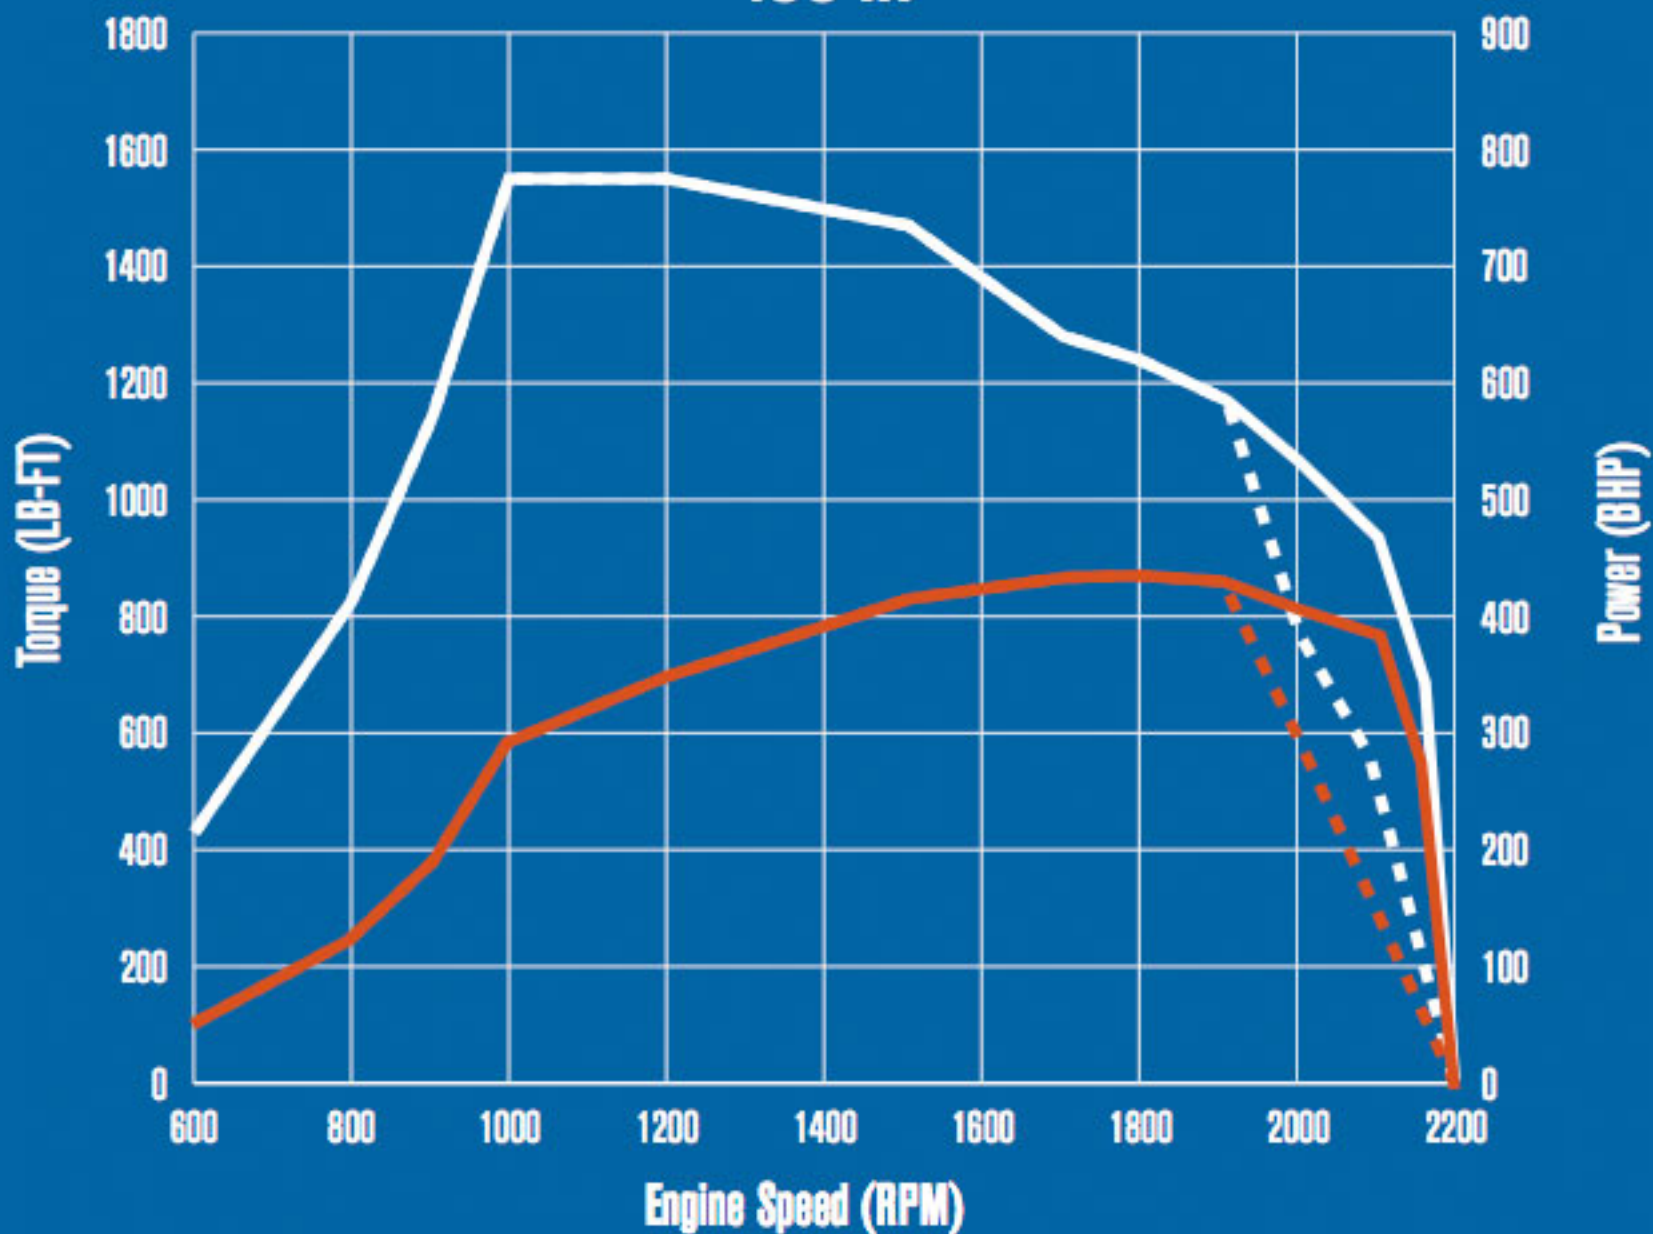

MAXXFORCE 13 PERFORMANCE

475 HP

SEVERE SERVICE TORQUE RATINGS (2,100 RPM)

ON-HIGHWAY TORQUE RATINGS (1,900 RPM)

SEVERE SERVICE HORSEPOWER RATINGS (2,100 RPM)

ON-HIGHWAY HORSEPOWER RATINGS (1,900 RPM)

MAXXFORCE 13 PERFORMANCE

430 HP

SEVERE SERVICE TORQUE RATINGS (2,100 RPM)

ON-HIGHWAY TORQUE RATINGS (1,900 RPM)

SEVERE SERVICE HORSEPOWER RATINGS (2,100 RPM)

ON-HIGHWAY HORSEPOWER RATINGS (1,900 RPM)

MAXXFORCE 13 PERFORMANCE

410 HP

SEVERE SERVICE TORQUE RATINGS (2,100 RPM)

ON-HIGHWAY TORQUE RATINGS (1,900 RPM)

SEVERE SERVICE HORSEPOWER RATINGS (2,100 RPM)

ON-HIGHWAY HORSEPOWER RATINGS (1,900 RPM)