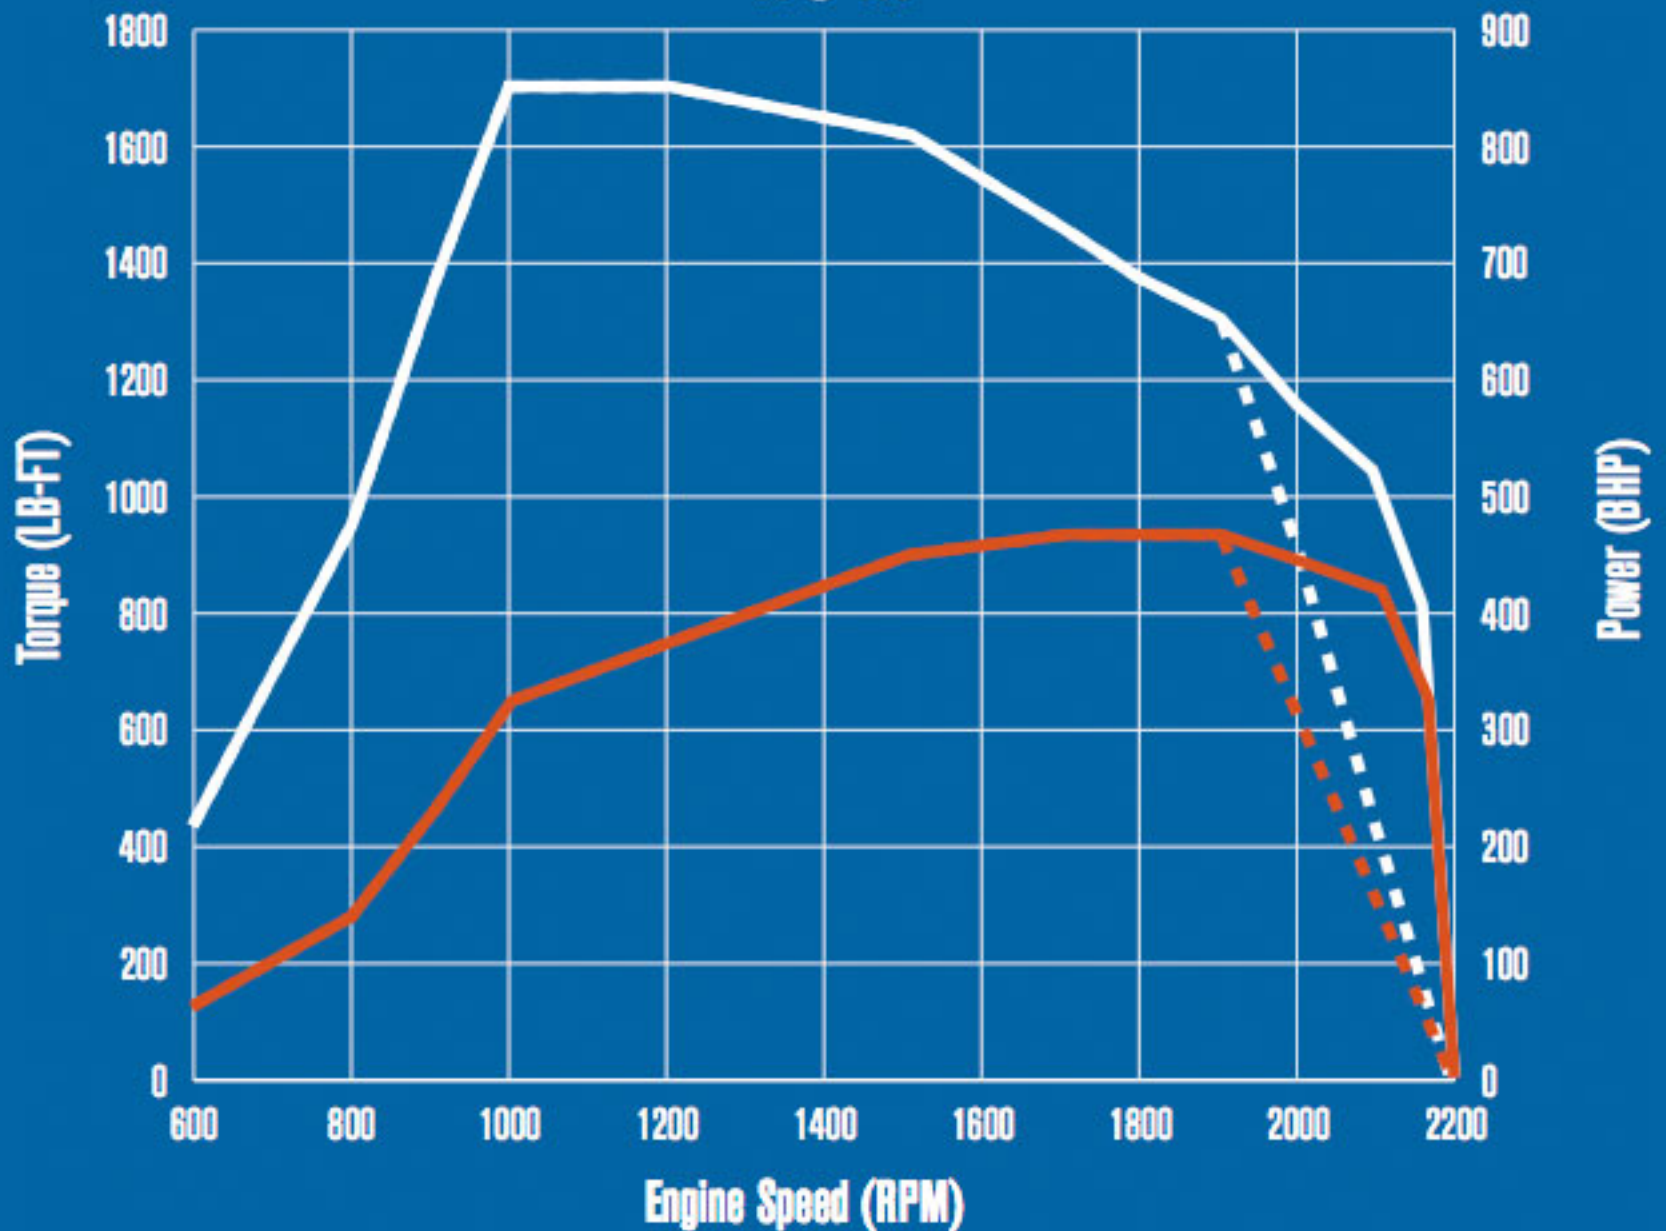

MAXXFORCE 13 PERFORMANCE

475 HP

SEVERE SERVICE TORQUE RATINGS (2,100 RPM)

ON-HIGHWAY TORQUE RATINGS (1,900 RPM)

SEVERE SERVICE HORSEPOWER RATINGS (2,100 RPM)

ON-HIGHWAY HORSEPOWER RATINGS (1,900 RPM)

MAXXFORCE 13 PERFORMANCE

430 HP

SEVERE SERVICE TORQUE RATINGS (2,100 RPM)

ON-HIGHWAY TORQUE RATINGS (1,900 RPM)

SEVERE SERVICE HORSEPOWER RATINGS (2,100 RPM)

ON-HIGHWAY HORSEPOWER RATINGS (1,900 RPM)

MAXXFORCE 13 PERFORMANCE

410 HP

SEVERE SERVICE TORQUE RATINGS (2,100 RPM)

ON-HIGHWAY TORQUE RATINGS (1,900 RPM)

SEVERE SERVICE HORSEPOWER RATINGS (2,100 RPM)

ON-HIGHWAY HORSEPOWER RATINGS (1,900 RPM)