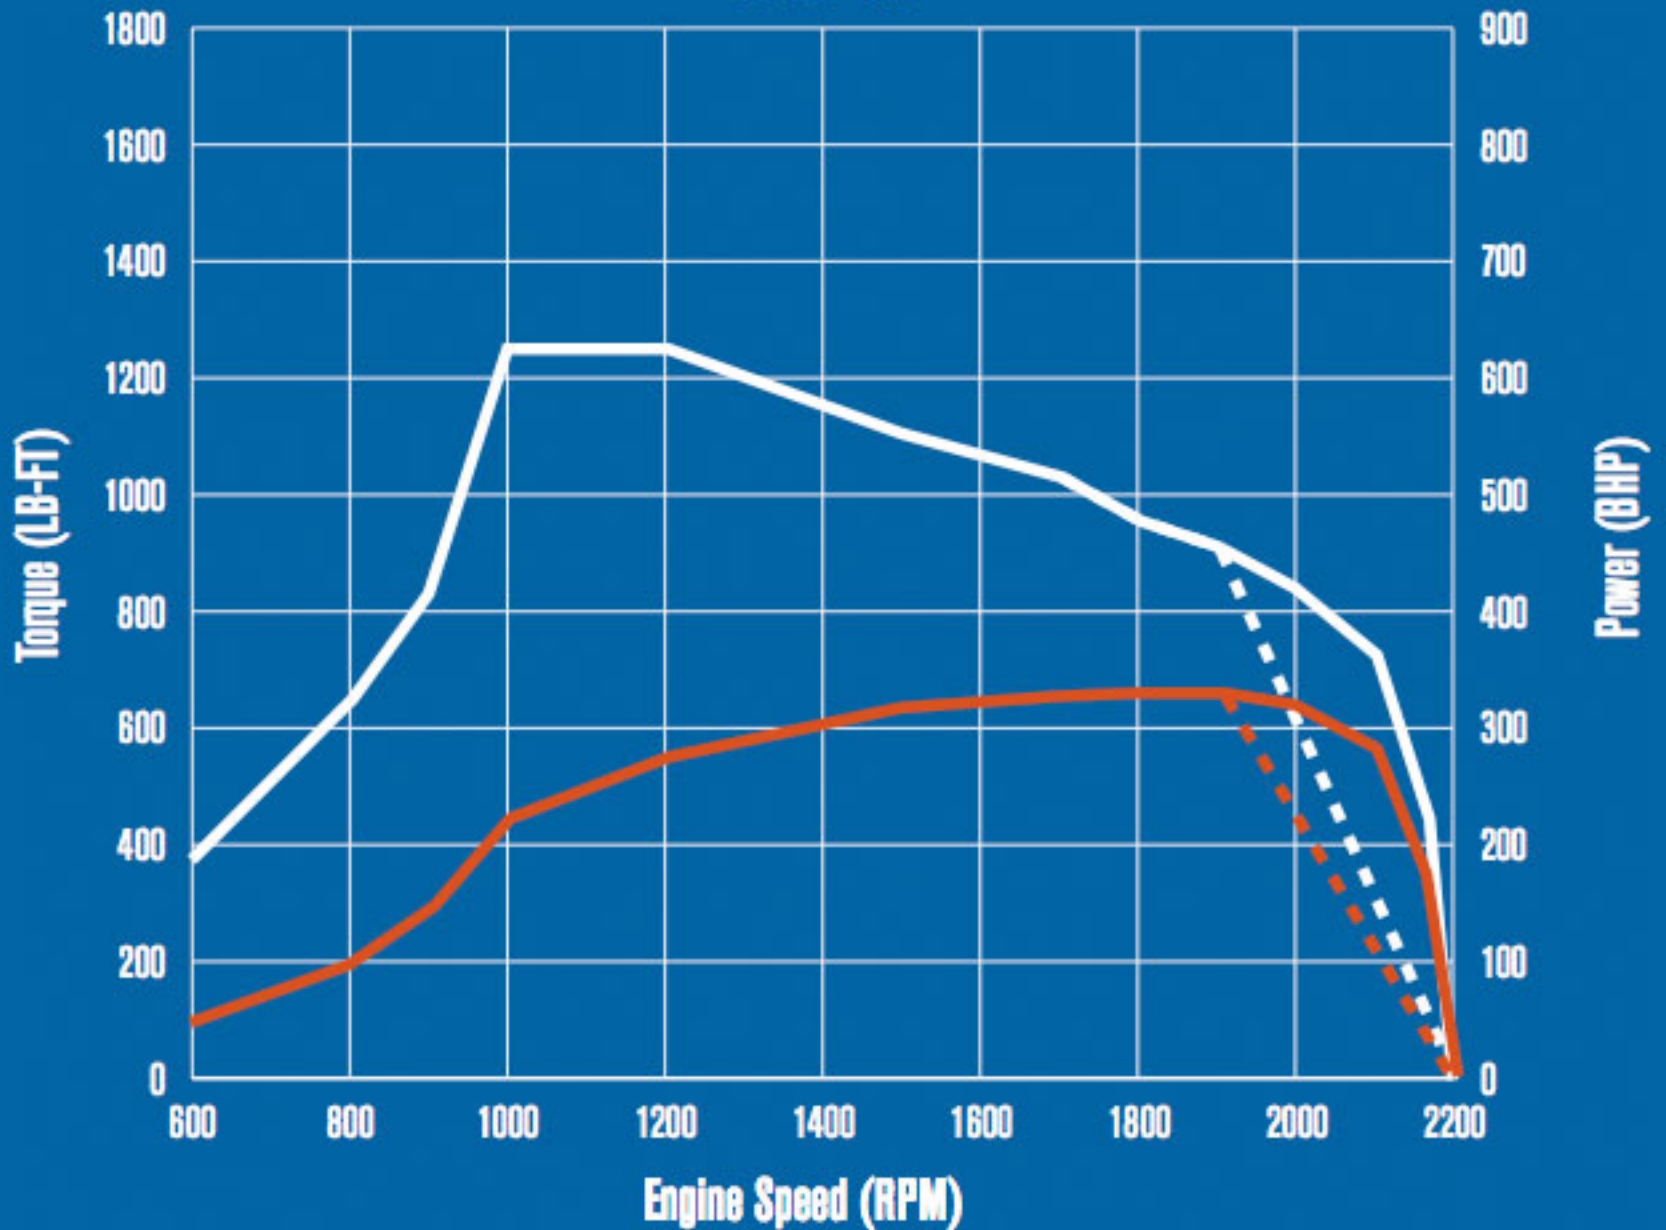

MAXXFORCE 11 PERFORMANCE

390 HP

SEVERE SERVICE TORQUE RATINGS (2,100 RPM)

ON-HIGHWAY TORQUE RATINGS (1,900 RPM)

SEVERE SERVICE HORSEPOWER RATINGS (2,100 RPM)

ON-HIGHWAY HORSEPOWER RATINGS (1,900 RPM)

MAXXFORCE 11 PERFORMANCE

370 HP

SEVERE SERVICE TORQUE RATINGS (2,100 RPM)

ON-HIGHWAY TORQUE RATINGS (1,900 RPM)

SEVERE SERVICE HORSEPOWER RATINGS (2,100 RPM)

ON-HIGHWAY HORSEPOWER RATINGS (1,900 RPM)

MAXXFORCE 11 PERFORMANCE

330 HP

SEVERE SERVICE TORQUE RATINGS (2,100 RPM)

ON-HIGHWAY TORQUE RATINGS (1,900 RPM)

SEVERE SERVICE HORSEPOWER RATINGS (2,100 RPM)

ON-HIGHWAY HORSEPOWER RATINGS (1,900 RPM)