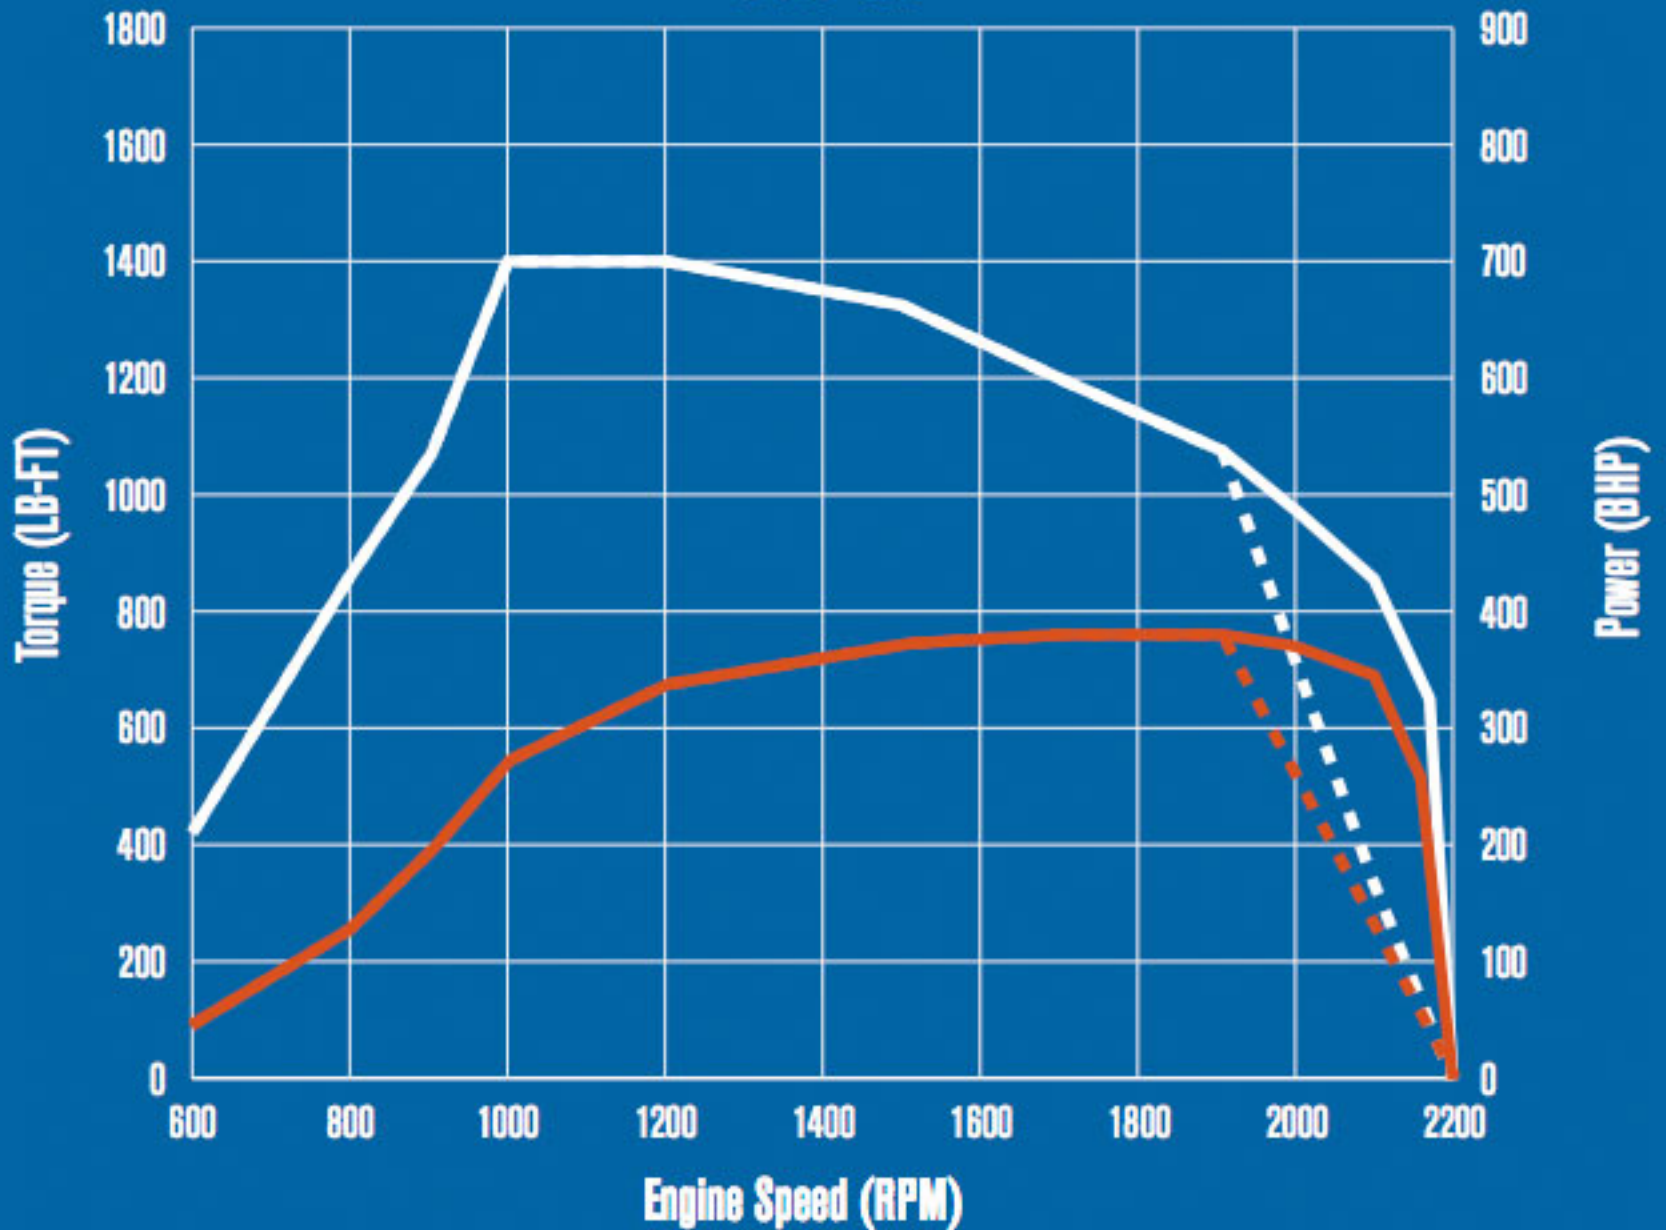

MAXXFORCE 11 PERFORMANCE

390 HP

SEVERE SERVICE TORQUE RATINGS (2,100 RPM)

ON-HIGHWAY TORQUE RATINGS (1,900 RPM)

SEVERE SERVICE HORSEPOWER RATINGS (2,100 RPM)

ON-HIGHWAY HORSEPOWER RATINGS (1,900 RPM)

MAXXFORCE 11 PERFORMANCE

370 HP

SEVERE SERVICE TORQUE RATINGS (2,100 RPM)

ON-HIGHWAY TORQUE RATINGS (1,900 RPM)

SEVERE SERVICE HORSEPOWER RATINGS (2,100 RPM)

ON-HIGHWAY HORSEPOWER RATINGS (1,900 RPM)

MAXXFORCE 11 PERFORMANCE

330 HP

SEVERE SERVICE TORQUE RATINGS (2,100 RPM)

ON-HIGHWAY TORQUE RATINGS (1,900 RPM)

SEVERE SERVICE HORSEPOWER RATINGS (2,100 RPM)

ON-HIGHWAY HORSEPOWER RATINGS (1,900 RPM)