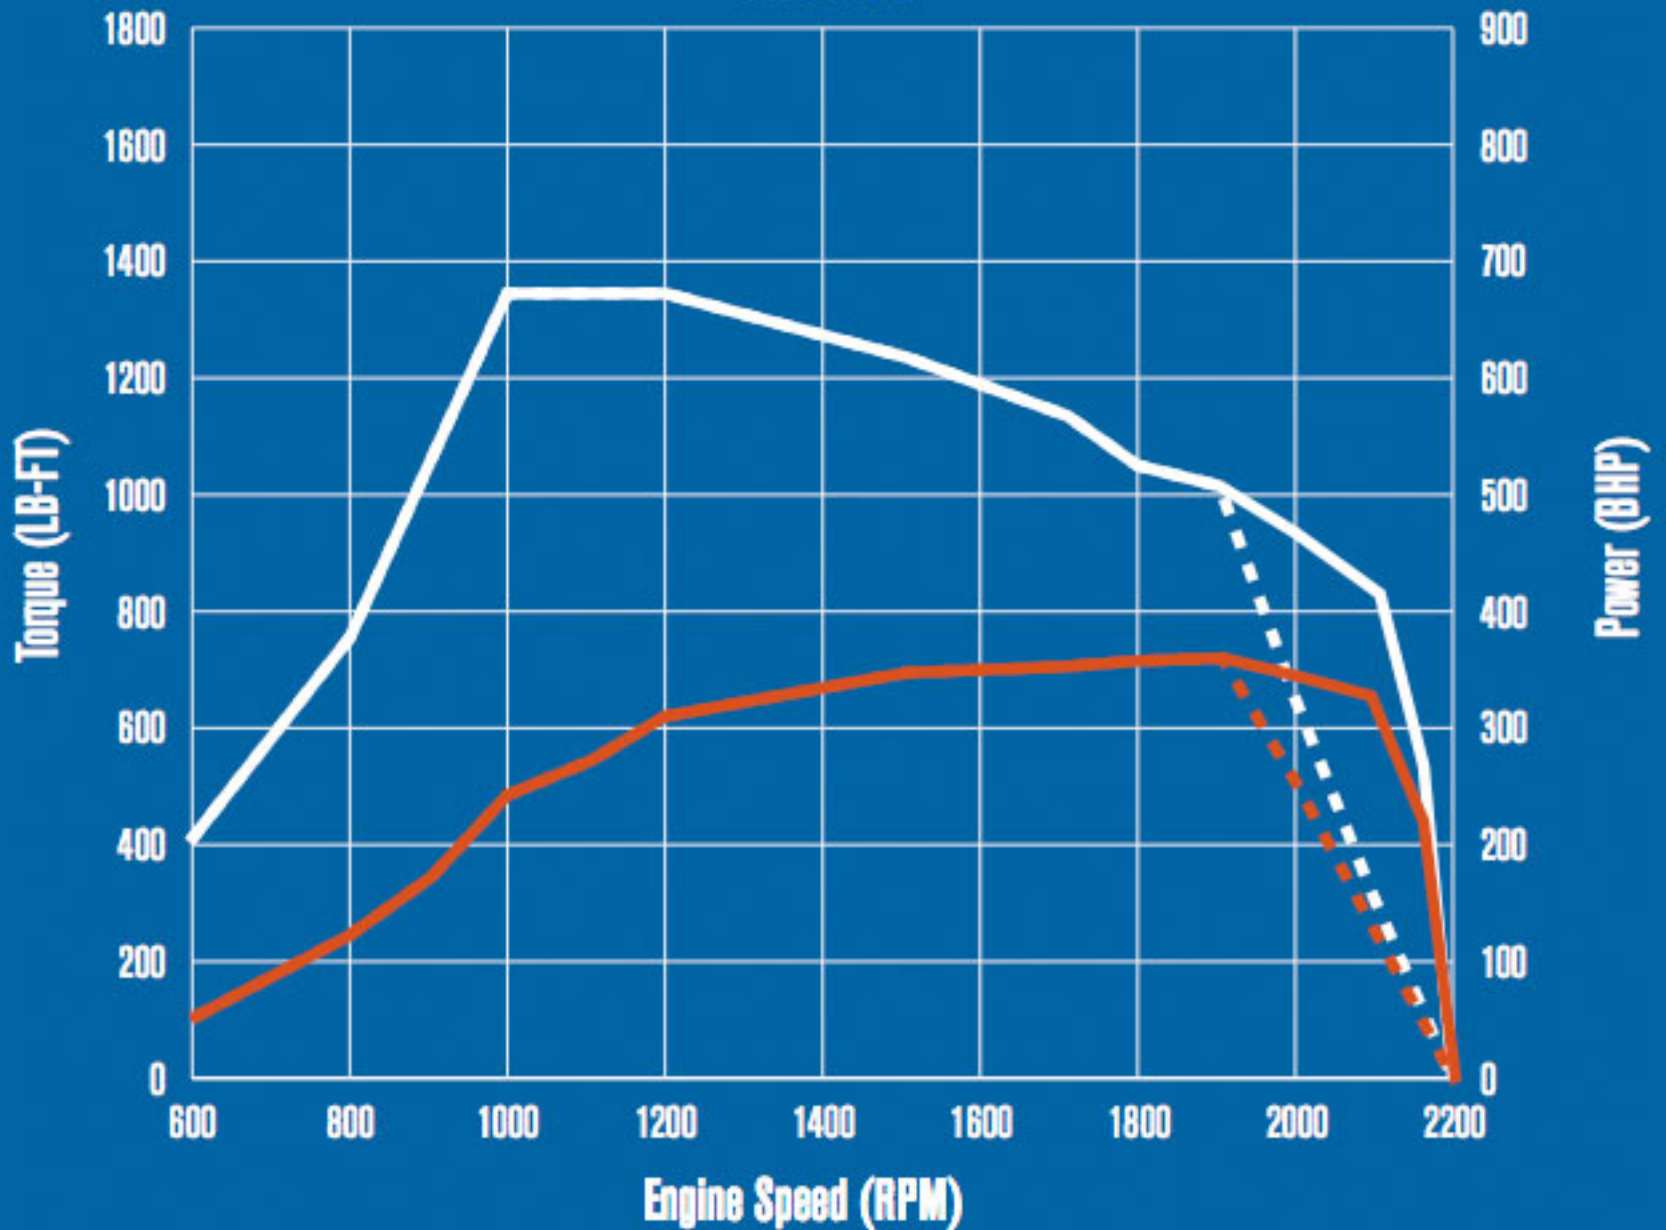

MAXXFORCE 11 PERFORMANCE

390 HP

SEVERE SERVICE TORQUE RATINGS (2,100 RPM)

ON-HIGHWAY TORQUE RATINGS (1,900 RPM)

SEVERE SERVICE HORSEPOWER RATINGS (2,100 RPM)

ON-HIGHWAY HORSEPOWER RATINGS (1,900 RPM)

MAXXFORCE 11 PERFORMANCE

370 HP

SEVERE SERVICE TORQUE RATINGS (2,100 RPM)

ON-HIGHWAY TORQUE RATINGS (1,900 RPM)

SEVERE SERVICE HORSEPOWER RATINGS (2,100 RPM)

ON-HIGHWAY HORSEPOWER RATINGS (1,900 RPM)

MAXXFORCE 11 PERFORMANCE

330 HP

SEVERE SERVICE TORQUE RATINGS (2,100 RPM)

ON-HIGHWAY TORQUE RATINGS (1,900 RPM)

SEVERE SERVICE HORSEPOWER RATINGS (2,100 RPM)

ON-HIGHWAY HORSEPOWER RATINGS (1,900 RPM)